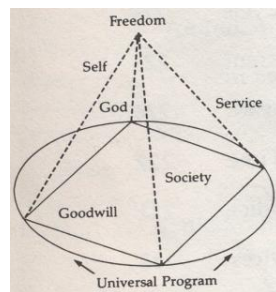

Peace Out West
Women's Group
of
Mile High Area
will start meeting
Every Tuesday at 7pm,
Location
2100 N. Wadsworth Blvd,
Lakewood CO
Women Supporting Women
O,D,WA

Peace Out West
Women's Group
of
Mile High Area
will start meeting
Every Tuesday at 7pm,
Location
2100 N. Wadsworth Blvd,
Lakewood CO
Women Supporting Women
O,D,W